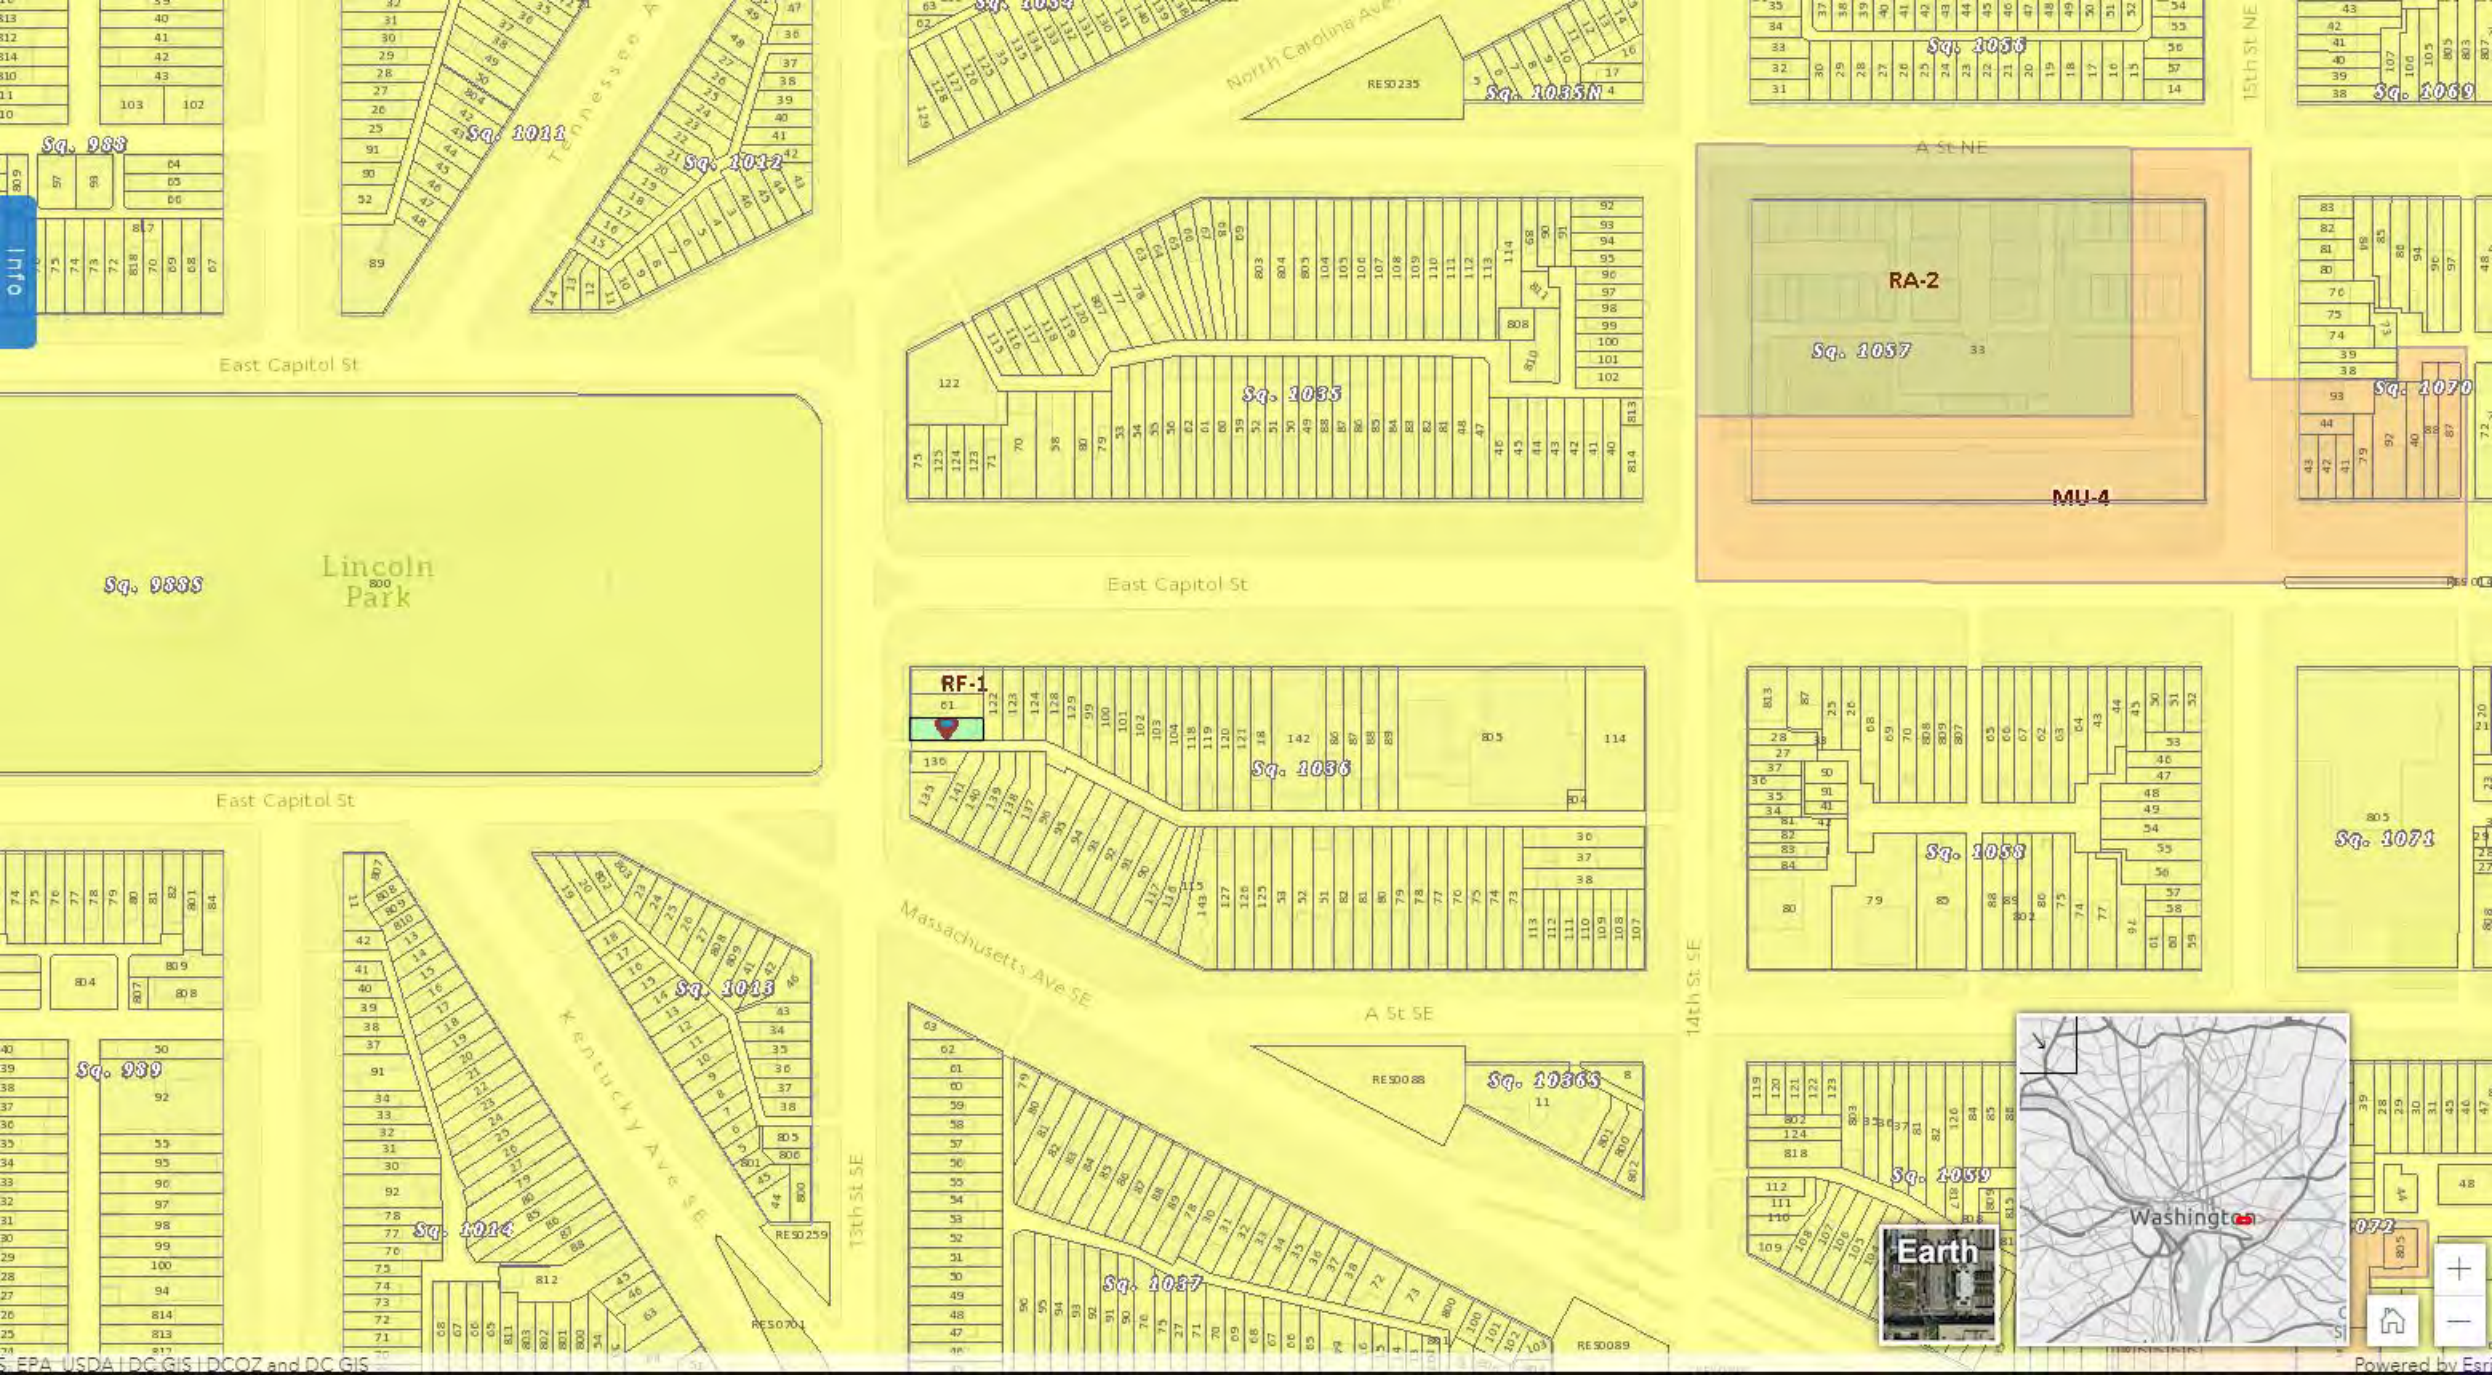

Sq. 983

Sq. 1011

Sq. 1012

Sq. 1034

Sq. 1035M

Sq. 1036

Sq. 1069

Sq. 9835

Lincoln Park
800 Park

Sq. 1033

Sq. 1057

Sq. 1070

RF-1

Sq. 1036

Sq. 1038

Sq. 1071

Sq. 989

Sq. 1010

Sq. 1013

Sq. 1037

Sq. 1036S

Sq. 1039

Sq. 1072

Earth

Washington